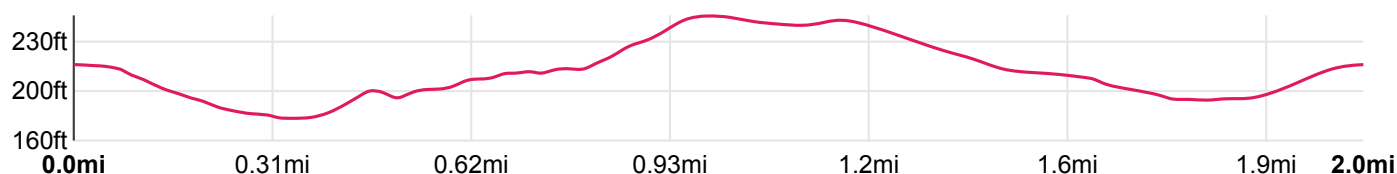

## Route Summary

Total Distance	2.0mi (3.2km)	Walk	42min
Elevation	179ft at lowest point	Run	17min
	247ft at highest point	Cycle	10min
Total Ascent	112ft		

## Elevation Profile